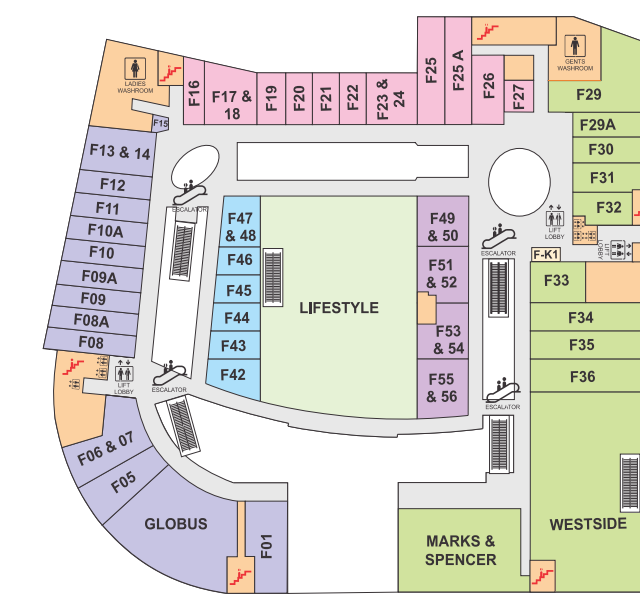

FIRST LEVEL FLOOR PLAN