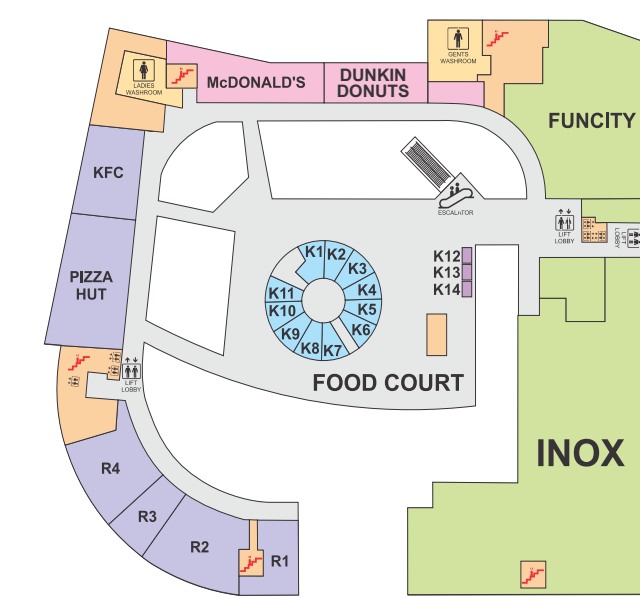

THIRD LEVEL FLOOR PLAN