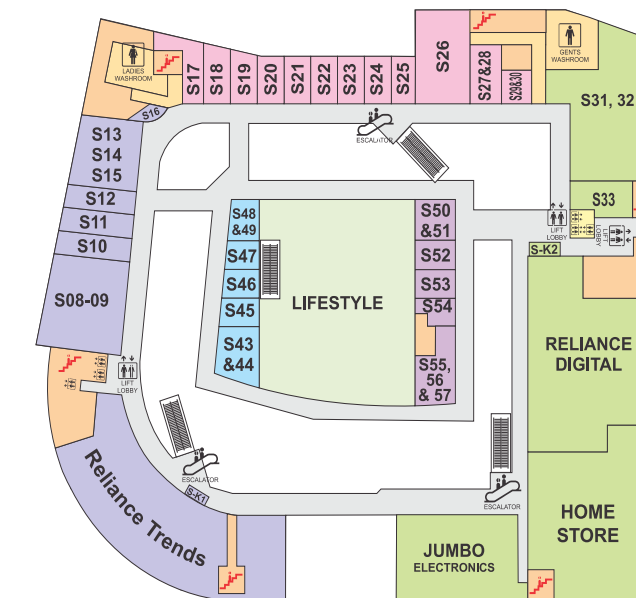

SECOND LEVEL FLOOR PLAN